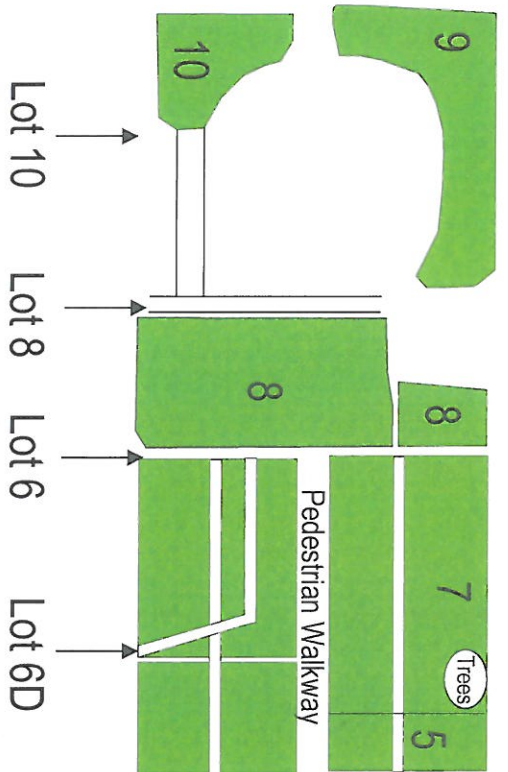

Police Station

Lot D & 5 & 7

Dale Mabry

Lot 9

Enter Disabled Drop-off

Pedestrian Crosswalk

Disabled Parking

Lot A & 3D

General Drop-off & Turnaround

Enter

Columbus Avenue

Dr. M. L. King Blvd.

Lot 1

Lot 2

Lot 4

Disabled Parking

Lot B/C

Enter Disabled Drop-off

RJS Parking Plan

Lot 14

Himes Avenue

(Tampa Bay Buccaneers Parking)