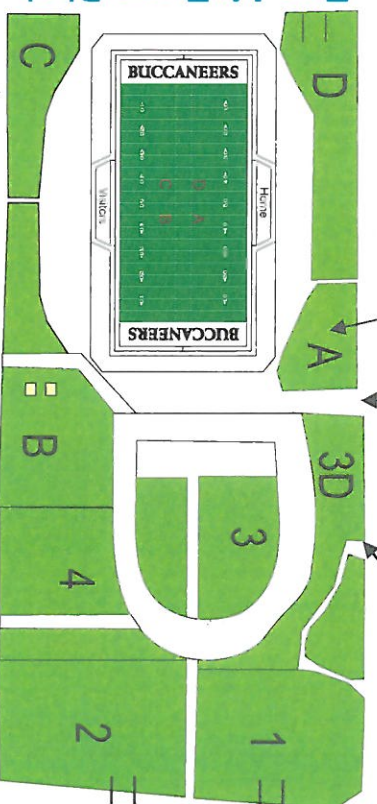

Police Station

Lot D & 5 & 7

Dale Mabry

Lot 9

Enter Disabled Drop-off

Pedestrian Crosswalk

Disabled Parking

Lot A & 3D

General Drop-off & Turnaround

Enter

Columbus Avenue

Dr. M. L. King Blvd.

Lot 1

Lot 2

Lot 4

Disabled Parking

Lot B/C

Enter Disabled Drop-off

RJS Parking Plan

Lot 14

Himes Avenue

(Tampa Bay Buccaneers Parking)